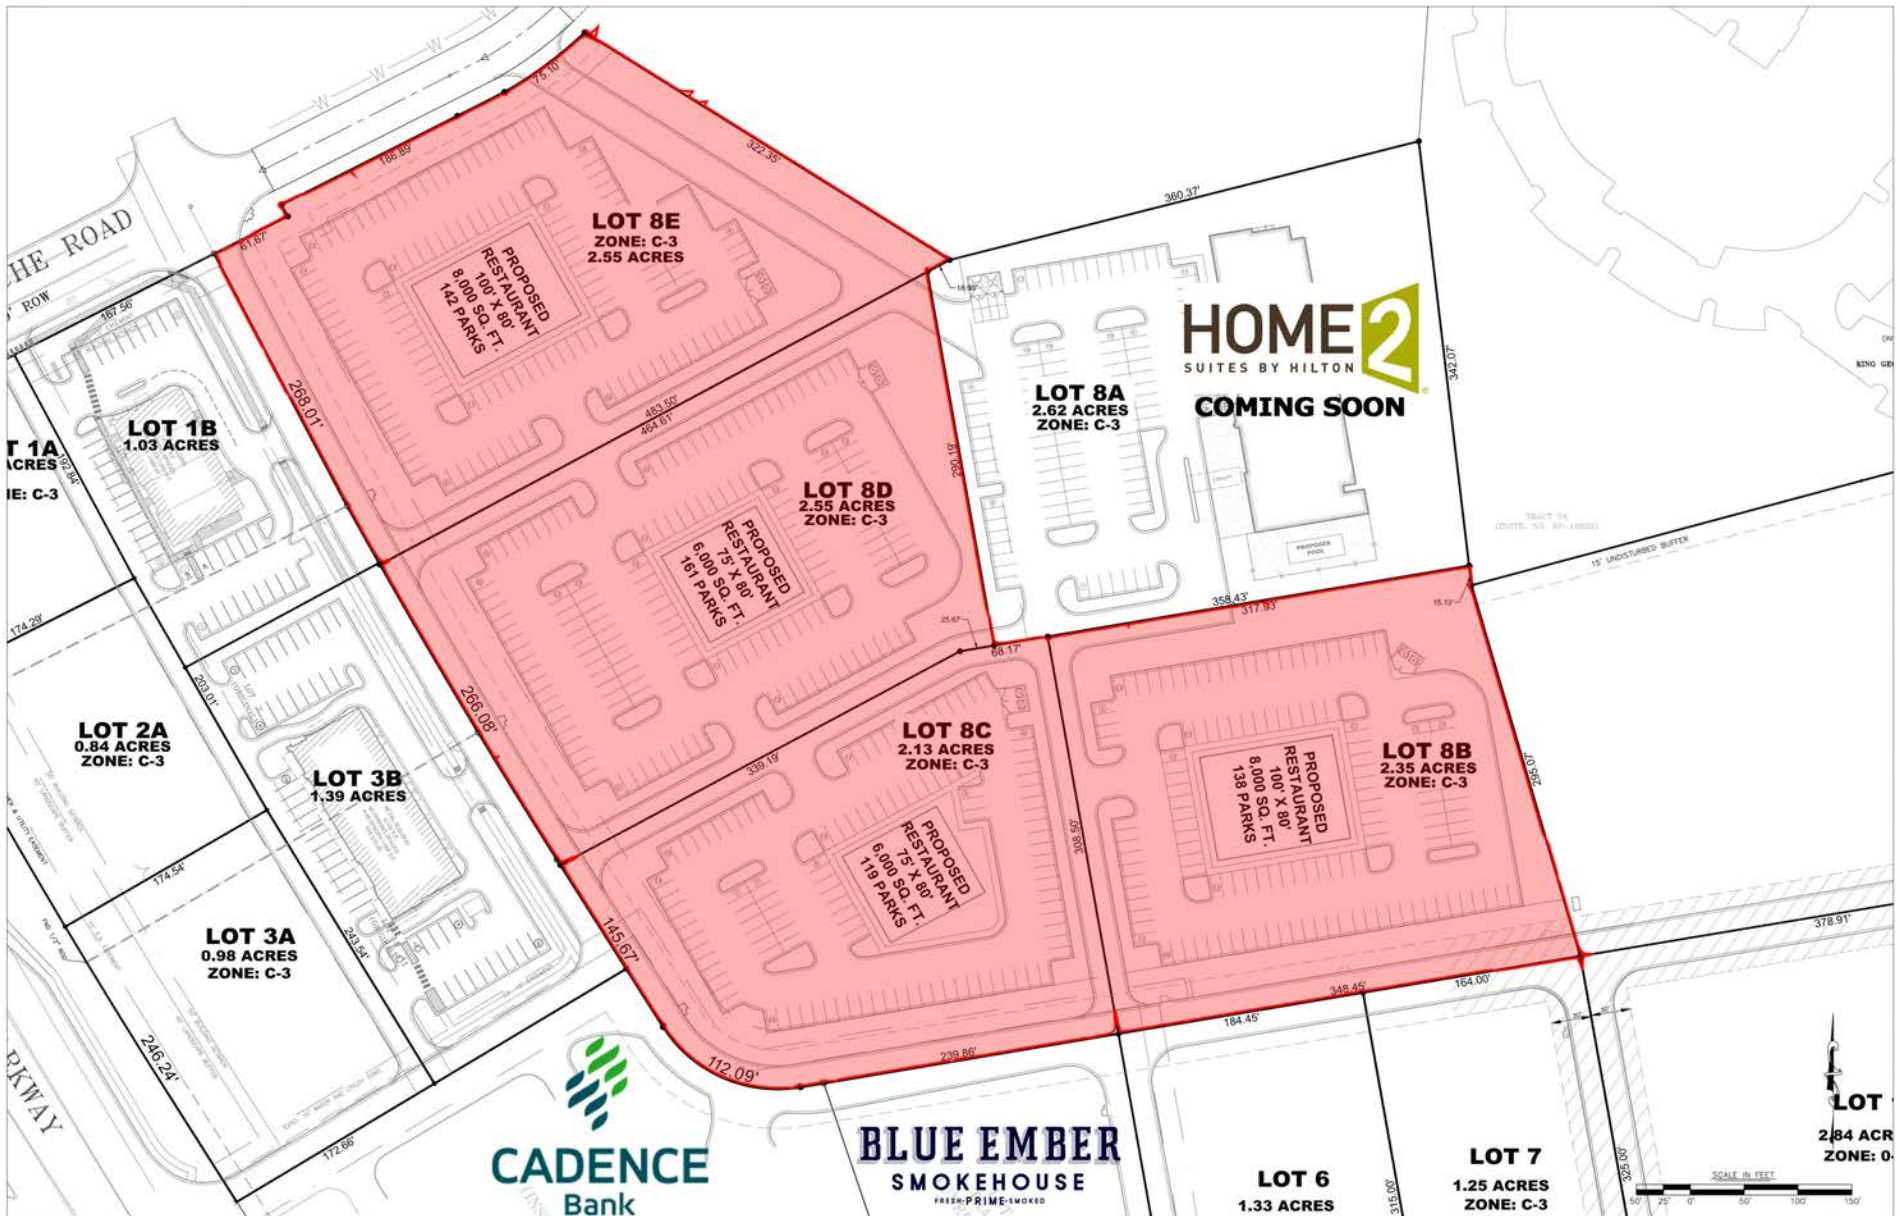

# LOT 8 - PAD SITE LOT LAYOUT

Crossroads at Chenal | Little Rock, AR

Commercial  
Realty LLC